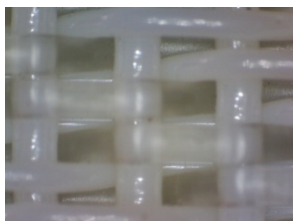

GSM 32-410

Polyester /Nylon Filtration Media

To place an order or learn more about GSM filter media, please contact us at:

Scott Cooper
President
GSM Filtration Inc.

(423) 348-0954 business
(423) 534-1251 mobile
scott@gsmfiltration.com
www.gsmfiltration.com

140 Joe R. McCrary Road
Fall Branch, TN 37656

Product Specifications

Mesh (per inch)	46.50 X 11.75
Description (weave)	3/2 twill
Yarn Type:	Monofilament / Monofilament
(Warp / Weft)	.0256" PE + .0315" PA / .039" PE
Air Permeability	395 - 435 CFM
Thickness	.096"
Weight	46.75 oz./yd²
Available seams	316 SS clipper or endless
Application:	DWP