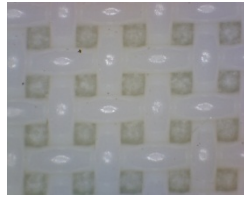

Scott Cooper
President
GSM Filtration Inc.

(423) 348-0954 business
(423) 534-1251 mobile
scott@gsmfiltration.com
www.gsmfiltration.com

GSM Filtration
140 Joe R. McCrary Road
Fall Branch, TN 37656

Product Specifications

Mesh (per inch)	16 x 16
Description (weave)	Plain weave
Yarn Type:	Monofilament / Monofilament
(Warp / Weft)	.030 / .027"
Air Permeability	825 - 855 CFM
Thickness	.056"
Weight	23.4 oz./yd²
Available seams	316 SS clipper
Application:	Linear Screen, Belt press filter