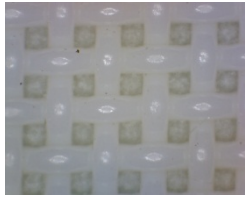

Scott Cooper
President
GSM Filtration Inc.

(423) 348-0954 business
(423) 534-1251 mobile
scott@gsmfiltration.com
www.gsmfiltration.com

GSM Filtration
140 Joe R. McCrary Road
Fall Branch, TN 37656

Product Specifications

Mesh (per inch)	16 x 16
Description (weave)	Plain weave
Yarn Type:	Monofilament / Monofilament
(Warp / Weft)	.030 / .027"
Air Permeability	825 - 855 CFM
Thickness	.056"
Weight	23.4 oz./yd²
Available seams	316 SS clipper
Application:	Linear Screen, Belt press filter